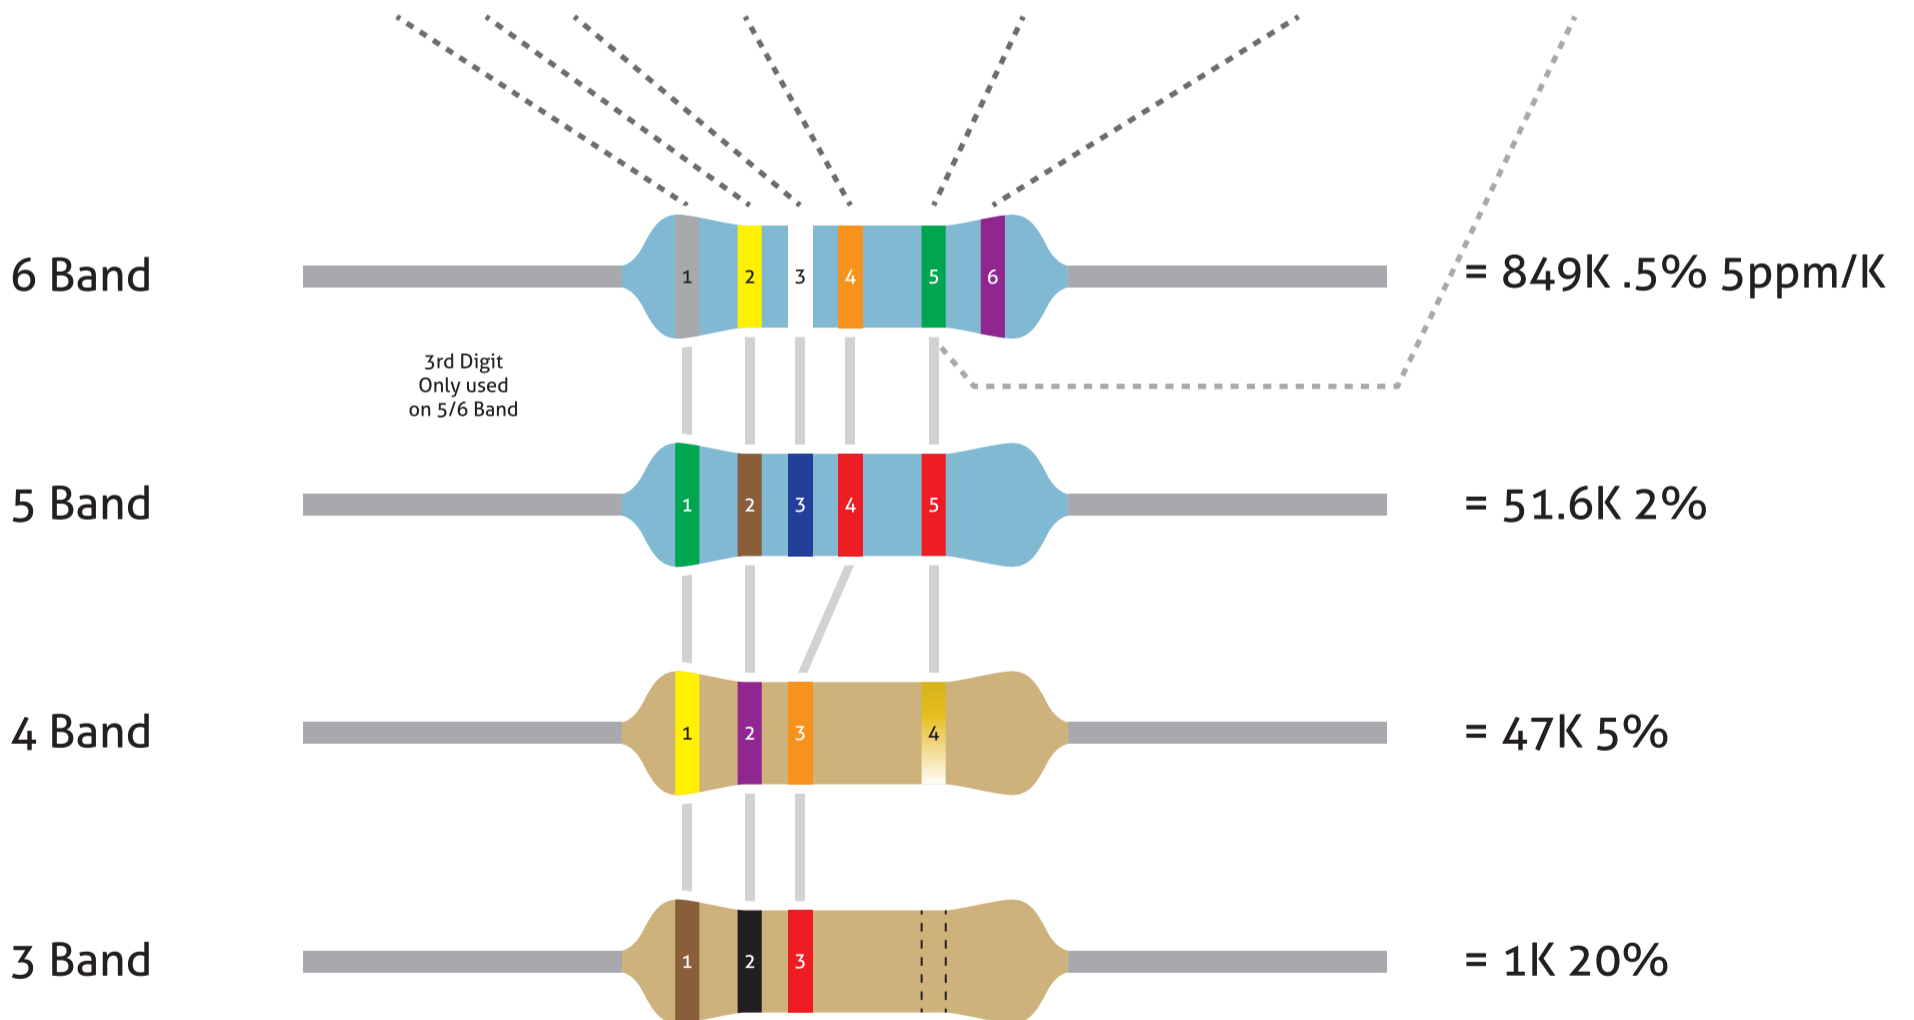

Resistor Colour Codes

v1.02

Colour	Values			Multiplier	Tolerance	Temp. Coeff.	Fail Rate
Black	0	0	0	x1		250ppm/K	
Brown	1	1	1	x10	1%	100ppm/K	1%
Red	2	2	2	x100	2%	50ppm/K	0.1%
Orange	3	3	3	x1K		15ppm/K	0.01%
Yellow	4	4	4	x10K		25ppm/K	0.001%
Green	5	5	5	x100K	.5%	20ppm/K	
Blue	6	6	6	x1M	.25%	10ppm/K	
Violet	7	7	7	x10M	.1%	5ppm/K	
Grey	8	8	8	x100M	.05%	1ppm/K	
White	9	9	9	x1G			
Gold				x0.1	5%		
Silver				x0.01	10%		
None					20%		

Mnemonic

Bye Bye Rosie, Off You Go (to) Birmingham Via Great Western

r l e r e l i r h
o a n e l u o e y i
w c n g o n e e o l y t
n k e w n e e t e